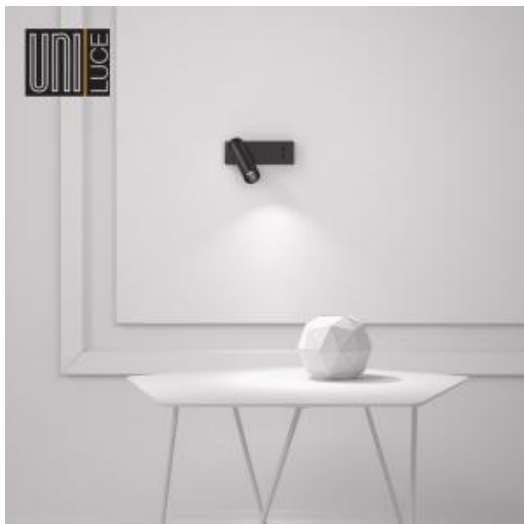

<https://uni-luce.com>
+39 339 505 5880
info@uni-luce.com

Via Monselice, 26, 20832 Desio
MB, Italy

LEO SQ

Available colors:

- 445-W2SQ
- 445-B2SQ
- 445-MG2SQ
- 445-CD2SQ
- 445-BZ2SQ

Beam angle:	7° 13° 50°
LED Color:	2700K 3000K 4000K
LED power:	1,3W
Lamp Power:	1,6W
CRI:	80
Lamp Lumen:	128lm
Location:	Interior
Fixation:	Wall
Installation:	Surface
Product dimension:	40x61,7x120mm
Input:	220-240V 50\60Hz
IP:	20
Class:	I

<https://uni-luce.com>

+39 339 505 5880

info@uni-luce.com

Via Monselice, 26, 20832 Desio

MB, Italy

LEO is the best bedside lamp for the bedroom. The idea of minimalism, creativity and functionality in one product. Round and square shapes are available for choice.