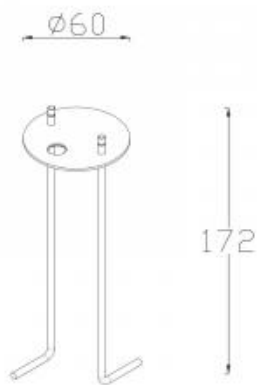

<https://uni-luce.com>
+39 339 505 5880
info@uni-luce.com

Via Monselice, 26, 20832 Desio
MB, Italy

LIGHT UP 19 ANCOR BOLT