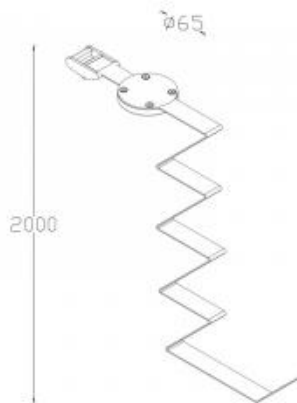

<https://uni-luce.com>
+39 339 505 5880
info@uni-luce.com

Via Monselice, 26, 20832 Desio
MB, Italy

LIGHT UP 19 BELT FIXATION

<https://uni-luce.com>

+39 339 505 5880

info@uni-luce.com

Via Monselice, 26, 20832 Desio

MB, Italy

LIGHT UP is a landscape floodlight for building facades, gardens, and pathways. Presented in 3 dimensions: 4W, 8W and 19W. Can be installed with the spike accessorie inside the earth or cement by means of mounting device. Can be installed on the tree stem by the help of mounting device. The floodlight is equipped by the gromet to avoid condensate.