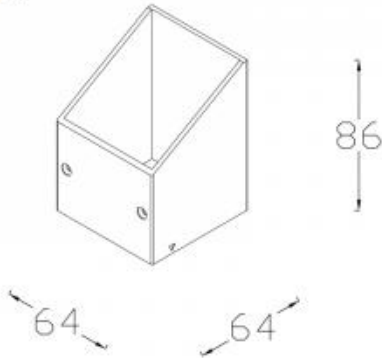

## LIGHT UP 4 FL COVER

Available colors:

● 1073-B

○ 1073-W

Beam angle:

0°

Product dimension:

64 x 64 x 86mm