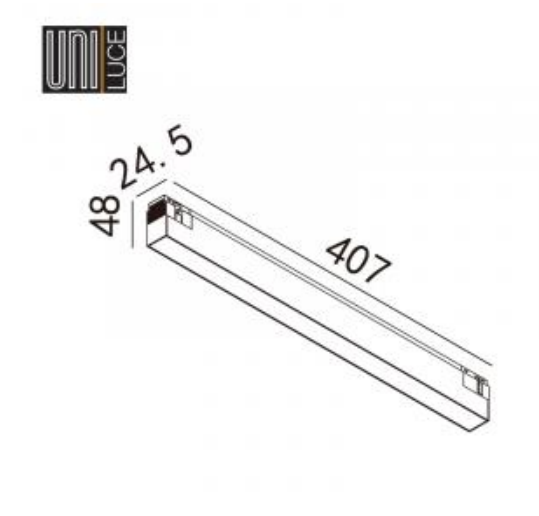

○ 510-W11-VD

● 510-B11-VD

Available colors:

Beam angle:

0°

LED Color:

3000K

Lamp Power:

11W

Lamp Lumen:

1326lm

Location:

Interior

Product dimension:

407x24,5x48mm

IP:

20

Class:

III

Voltage:

48V