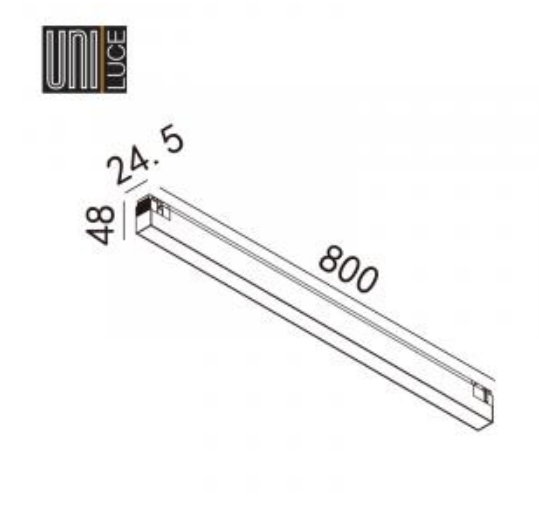

○ 510-W18-VD

● 510-B18-VD

Available colors:

Beam angle:

0°

LED Color:

3000K

Lamp Power:

18W

Lamp Lumen:

2169lm

Location:

Interior

Product dimension:

800x24,5x48mm

IP:

20

Class:

III

Voltage:

48V