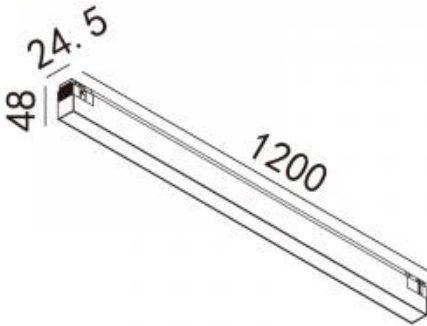

<https://uni-luce.com>

+39 339 505 5880

info@uni-luce.com

Via Monselice, 26, 20832 Desio

MB, Italy

LINE IN 1200

Available colors:

○ 510-W32-VD

● 510-B32-VD

Beam angle:

0°

LED Color:

3000K

Lamp Power:

32W

Lamp Lumen:

4096lm

Location:

Interior

Product dimension:

1200x24,5x48mm

IP:

20

Class:

III

Voltage:

48V