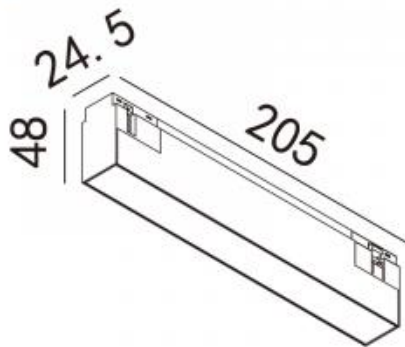

<https://uni-luce.com>

+39 339 505 5880

info@uni-luce.com

Via Monselice, 26, 20832 Desio

MB, Italy

LINE IN 6

Available colors:

○ 510-W6-VD

● 510-B6-VD

Beam angle:

0°

LED Color:

3000K

Lamp Power:

6W

Lamp Lumen:

688lm

Location:

Interior

Product dimension:

205x24,5x48mm

IP:

20

Class:

III

Voltage:

48V