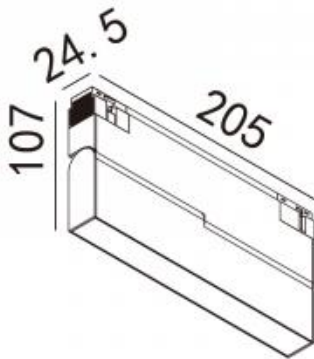

<https://uni-luce.com>

+39 339 505 5880

info@uni-luce.com

Via Monselice, 26, 20832 Desio

MB, Italy

LINE ON 6

Available colors:

○ 517-W6-VD

● 517-B6-VD

Beam angle:

0°

LED Color:

3000K

Lamp Power:

6W

Lamp Lumen:

688lm

Location:

Interior

Product dimension:

205x24,5x107mm

IP:

20

Class:

III

Voltage:

48V