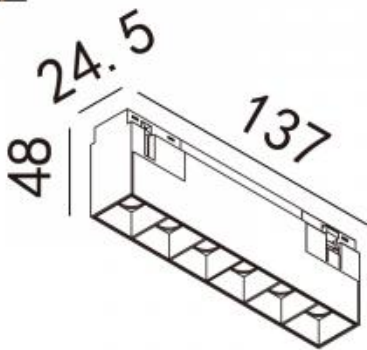

Product dimension:

137x24,5x48mm

IP:

20

Class:

III

Voltage:

48V