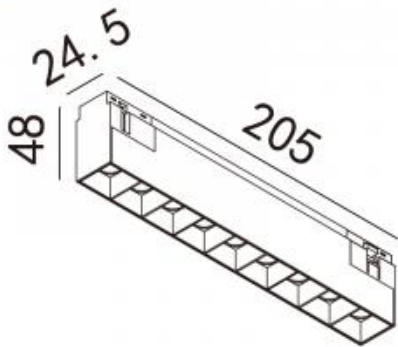

<https://uni-luce.com>

+39 339 505 5880

info@uni-luce.com

Via Monselice, 26, 20832 Desio

MB, Italy

LINE SPOT IN 9

Available colors:

○ 511-W10-VD

● 511-B10-VD

Beam angle:

9° 12°

LED Color:

3000K

Lamp Power:

10W

Lamp Lumen:

999lm

Location:

Interior

Product dimension:

137x24,5x48mm

IP:

20

Class:

III

Voltage:

48V