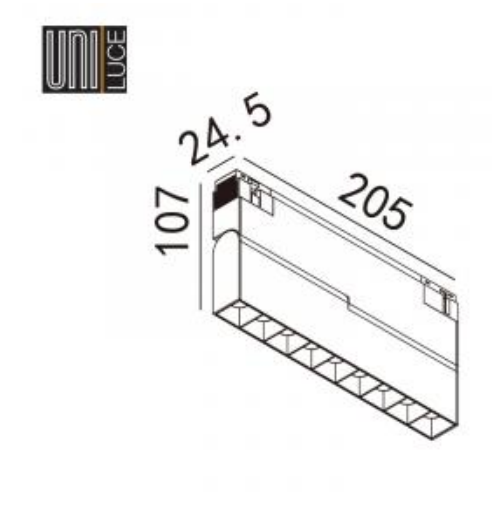

Product dimension:

205x24,5x107mm

IP:

20

Class:

III

Voltage:

48V