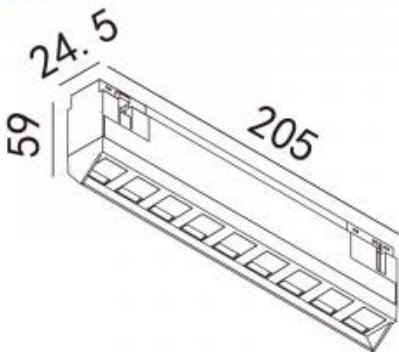

<https://uni-luce.com>

+39 339 505 5880

info@uni-luce.com

Via Monselice, 26, 20832 Desio

MB, Italy

LINE WALL WASH 12

Available colors:

○ 516-W10-VD

● 516-B10-VD

Beam angle:

0°

LED Color:

3000K

Lamp Power:

10W

Lamp Lumen:

999lm

Location:

Interior

Product dimension:

205x24,5x59mm

IP:

20

Class:

III

Voltage:

48V