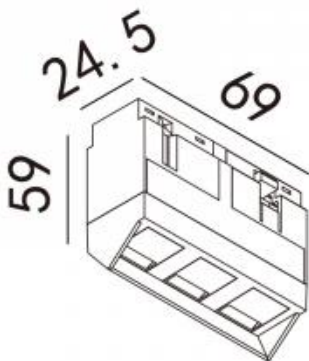

<https://uni-luce.com>
+39 339 505 5880
info@uni-luce.com

Via Monselice, 26, 20832 Desio
MB, Italy

LINE WALL WASH 4

Available colors:

○ 516-W4VD

● 516-B4VD

Beam angle:

0°

LED Color:

3000K

Lamp Power:

4,3W

Lamp Lumen:

333lm

Location:

Interior

Product dimension:

69x24,5x59mm

IP:

20

Class:

III

Voltage:

48V