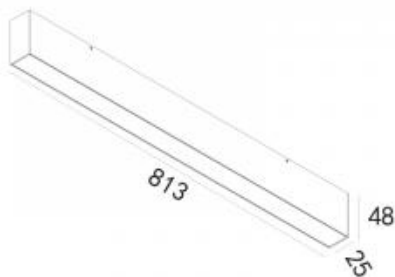

● 418-B25

● 418-GR25

Beam angle: 120°

LED Color: 2700K 3000K 4000K

LED power: 22W

Lamp Power: 24,5W

CRI: 80

Lamp Lumen: 1314lm

Location: Interior

Fixation: Ceiling

Installation: Surface

Product dimension: 813x25x48mm

Input: 120-277V 50\60Hz

IP: 20

Class: I

<https://uni-luce.com>

+39 339 505 5880

info@uni-luce.com

Via Monselice, 26, 20832 Desio

MB, Italy

ILLUSION: The range includes an adjustable version with trim and a trimless solution. The ILLUSION WALL WASH is ideal for instance to emphasize an artwork on the wall. The specific design of the trimless luminaire grants the opportunity to install it either completely into the ceiling or semi-recessed, to evoke more expression into the room. Different colors are available for choice.