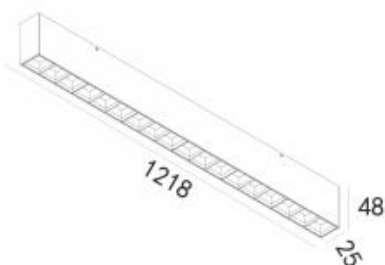

449-B34

449-GR34

Beam angle: 94°

LED Color: 2700K 3000K 4000K

LED power: 30W

Lamp Power: 33,5W

CRI: 80

Lamp Lumen: 1971lm

Location: Interior

Fixation: Ceiling

Installation: Surface

Product dimension: 1218x25x48mm

Input: 120-277V 50\60Hz

IP: 20

Class: I

<https://uni-luce.com>

+39 339 505 5880

info@uni-luce.com

Via Monselice, 26, 20832 Desio

MB, Italy

LINER is a very versatile profile family with a focus on LED. This made-to-measure profile can be finished with an opal or LED spots. Special addition is adjustable version, both opal and spots version. Thanks to different modifications LINER is suitable for many applications, including private ambiances and public areas.