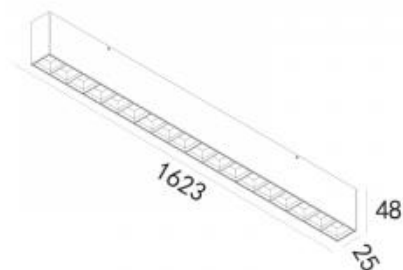

● 449-B44

● 449-GR44

Beam angle: 94°

LED Color: 2700K 3000K 4000K

LED power: 40W

Lamp Power: 44W

CRI: 80

Lamp Lumen: 2628lm

Location: Interior

Fixation: Ceiling

Installation: Surface

Product dimension: 1623x25x48mm

Input: 120-277V 50\60Hz

IP: 20

Class: I

<https://uni-luce.com>

+39 339 505 5880

info@uni-luce.com

Via Monselice, 26, 20832 Desio

MB, Italy

LINER is a very versatile profile family with a focus on LED. This made-to-measure profile can be finished with an opal or LED spots. Special addition is adjustable version, both opal and spots version. Thanks to different modifications LINER is suitable for many applications, including private ambiances and public areas.