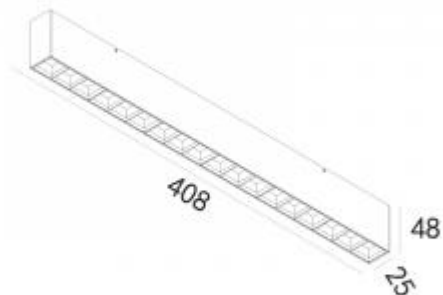

408x25x48mm

Input:

120-277V 50\60Hz

IP:

20

Class:

I

<https://uni-luce.com>

+39 339 505 5880

[info@uni-luce.com](mailto:info@uni-luce.com)

Via Monselice, 26, 20832 Desio

MB, Italy

LINER is a very versatile profile family with a focus on LED. This made-to-measure profile can be finished with an opal or LED spots. Special addition is adjustable version, both opal and spots version. Thanks to different modifications LINER is suitable for many applications, including private ambiances and public areas.