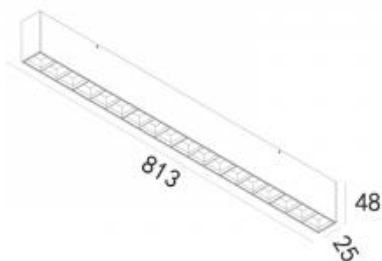

Location: Interior

Fixation: Ceiling

Installation: Surface

Product dimension: 813x25x48mm

Input: 120-277V 50\60Hz

IP: 20

Class: I

<https://uni-luce.com>

+39 339 505 5880

info@uni-luce.com

Via Monselice, 26, 20832 Desio

MB, Italy

LINER is a very versatile profile family with a focus on LED. This made-to-measure profile can be finished with an opal or LED spots. Special addition is adjustable version, both opal and spots version. Thanks to different modifications LINER is suitable for many applications, including private ambiances and public areas.