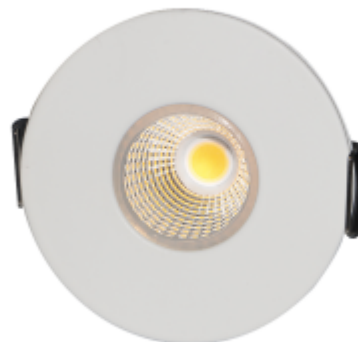

<https://uni-luce.com>
+39 339 505 5880
info@uni-luce.com

Via Monselice, 26, 20832 Desio
MB, Italy

LITTLE 5 RO

Available colors:

○ 232688-W5

● 232688-B5

Beam angle:

15° 24° 38°

LED Color:

2700K 3000K 4000K

Lamp Power:

5W

CRI:

90

Lamp Lumen:

384lm

Material:

aluminium

Location:

Interior

Fixation:

Ceiling

Installation:

Recessed

Product dimension:

diam54x40mm

Cut hole size:

diam45mm

Input:

220-240V 50/60HZ

IP:

54

Class:

III

DIM Option:

DALI TRIAC 1-10V DTW