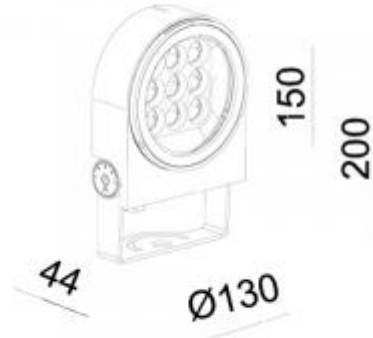

Beam angle: 6°
LED Color: 3000K 4000K 6000K 5000K
Lamp Power: 19W
CRI: 90
Lamp Lumen: 1800lm
Material: aluminium, glass, PC
Location: Exterior
Fixation: Garden spot
Product dimension: D130 x H150mm
Input: 200-240V 50\60 Hz
IP: 65
Class: III
Structure: Rotation: 30°, Spot Adjust: 0~90°
IK: 08

UNI
LUCE

UNI
LUCE

<https://uni-luce.com>

+39 339 505 5880

info@uni-luce.com

Via Monselice, 26, 20832 Desio

MB, Italy

MARS, the luminaire head is to be installed on a pin, on a strap or on a simplified bracket. In this way, MARS can easily be transformed to install in between the green, around a tree, a pole or any other surface. To facilitate the installation of multiple MARS luminaires, a degree scale is integrated on the hinge, perfect for precise aiming and a proper repetitive light effect. MARS is presented in RGBW or mono color light.