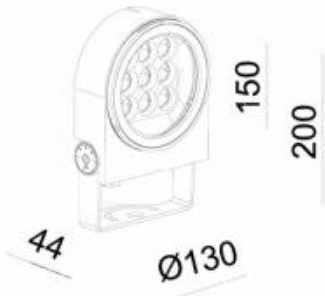

## MARS FL M 21 24V

### Available colors:

- 1561-B21-VD
- 1561-W21-VD
- 1561-GR21-VD
- 1561-DGR21-VD
- 1561-B21-VD

Beam angle:	6°
LED Color:	3000K 4000K 6000K 5000K
Lamp Power:	21W
CRI:	90
Lamp Lumen:	1800lm
Material:	aluminium, PC
Location:	Exterior
Fixation:	Garden spot
Product dimension:	D130 x H150mm
Input:	24V DC
IP:	65
Class:	III
Structure:	Rotation: 30°, Spot Adjust: 0~90°
IK:	08

<https://uni-luce.com>

+39 339 505 5880

[info@uni-luce.com](mailto:info@uni-luce.com)

Via Monselice, 26, 20832 Desio

MB, Italy

MARS, the luminaire head is to be installed on a pin, on a strap or on a simplified bracket. In this way, MARS can easily be transformed to install in between the green, around a tree, a pole or any other surface. To facilitate the installation of multiple MARS luminaires, a degree scale is integrated on the hinge, perfect for precise aiming and a proper repetitive light effect. MARS is presented in RGBW or mono color light.