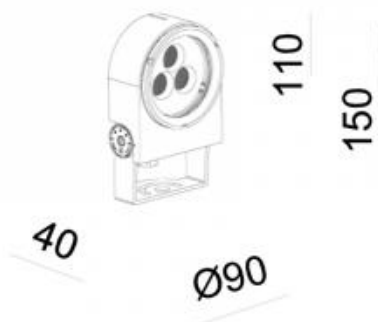

Beam angle:	6° 14° 27° 36°
LED Color:	3000K 4000K 6000K 5000K
Lamp Power:	6W
CRI:	90
Lamp Lumen:	645lm
Material:	aluminium, glass, PC
Location:	Exterior
Fixation:	Garden spot
Product dimension:	D90 x H150mm
Input:	200-240V 50\60 Hz
IP:	65
Class:	III
Structure:	Rotation: 30°, Spot Adjust: 0~90°
IK:	08

<https://uni-luce.com>

+39 339 505 5880

info@uni-luce.com

Via Monselice, 26, 20832 Desio

MB, Italy

MARS, the luminaire head is to be installed on a pin, on a strap or on a simplified bracket. In this way, MARS can easily be transformed to install in between the green, around a tree, a pole or any other surface. To facilitate the installation of multiple MARS luminaires, a degree scale is integrated on the hinge, perfect for precise aiming and a proper repetitive light effect. MARS is presented in RGBW or mono color light.