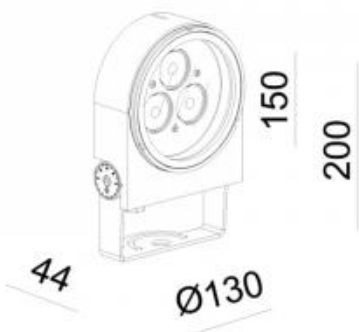

<https://uni-luce.com>
+39 339 505 5880
info@uni-luce.com

Via Monselice, 26, 20832 Desio
MB, Italy

MARS M RGBW

Available colors:	<input type="radio"/> 1561-B6-RGBW
	<input type="radio"/> 1561-W6-RGBW
	<input type="radio"/> 1561-GR6-RGBW
	<input type="radio"/> 1561-DGR6-RGBW
	<input checked="" type="radio"/> 1561-B6-RGBW
Beam angle:	15°
Lamp Power:	Red: 3.6W, Green: 5.1W, Blue: 3.9W, White: 5.7W
CRI:	70
Lamp Lumen:	177lm
Material:	aluminium, glass, PC
Location:	Exterior
Fixation:	Garden spot
Product dimension:	D130 x H150mm
Input:	24V DC
IP:	65
Class:	III
Structure:	Rotation: 30°, Spot Adjust: 0~90°
IK:	08

<https://uni-luce.com>

+39 339 505 5880

info@uni-luce.com

Via Monselice, 26, 20832 Desio

MB, Italy

MARS, the luminaire head is to be installed on a pin, on a strap or on a simplified bracket. In this way, MARS can easily be transformed to install in between the green, around a tree, a pole or any other surface. To facilitate the installation of multiple MARS luminaires, a degree scale is integrated on the hinge, perfect for precise aiming and a proper repetitive light effect. MARS is presented in RGBW or mono color light.