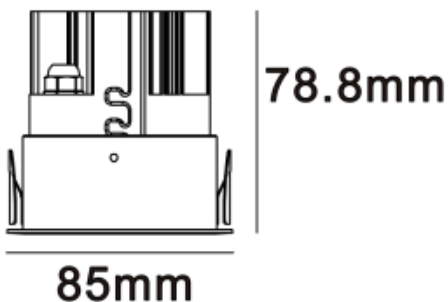

Beam angle: 10° 15° 24° 36° 50° 20° 40°
60°

LED Color: 2700K 3000K 4000K 6000K

Lamp Power: 9W

CRI: 90

Lamp Lumen: 720lm

Material: aluminium

Location: Interior

Installation: Ceiling recessed

Product dimension: diam65xH57

Input: 220-240V 50/60HZ

IP: 65

Class: III

DIM Option: DALI 1-10V DTW TD

<https://uni-luce.com>

+39 339 505 5880

info@uni-luce.com