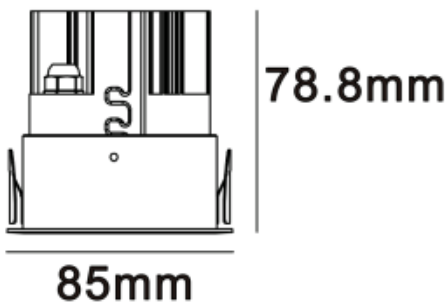

Available colors:

○ 20248-W18-LE

● 20248-B18-LE

● 20248-G18-LE

Beam angle: 10° 15° 24° 36° 50°

LED Color: 2700K 3000K 4000K 6000K

Lamp Power: 18W

CRI: 90

Lamp Lumen: 1440lm

Material: aluminium

Location: Interior

Installation: Ceiling recessed

Product dimension: diam85xH78.8

Input: 220-240V 50/60HZ

IP: 65

Class: III

DIM Option: DALI 1-10V DTW TD