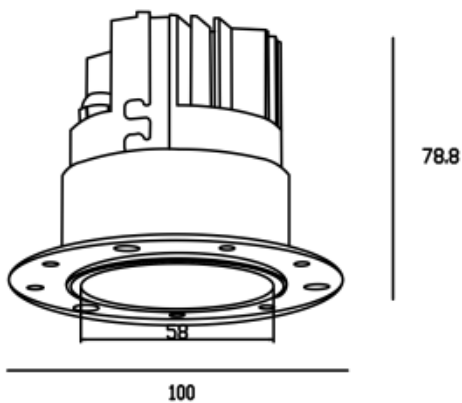

LED Color: 2700K 3000K 4000K 6000K

Lamp Power: 18W

CRI: 90

Lamp Lumen: 1440lm

Material: aluminium

Location: Interior

Installation: Ceiling recessed

Product dimension: diam100xH78.8

Input: 220-240V 50/60HZ

IP: 65

Class: III

DIM Option: DALI 1-10V DTW TD

<https://uni-luce.com>

+39 339 505 5880

info@uni-luce.com

Via Monselice, 26, 20832 Desio