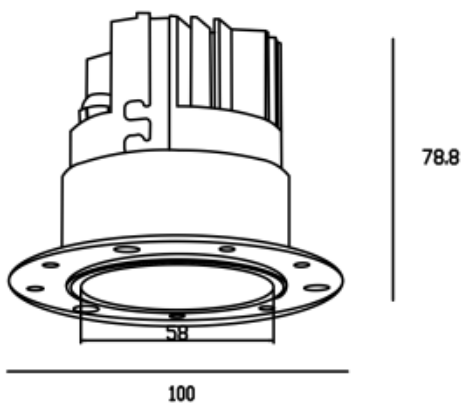

## MARVEL 18 M TRIMLESS

Available colors:	 20243-W18-LE-TR
	 20243-B18-LE-TR
	 20243-G18-LE-TR
Beam angle:	10° 15° 24° 36° 50° 20° 40° 60°
LED Color:	2700K 3000K 4000K 6000K
Lamp Power:	18W
CRI:	90
Lamp Lumen:	1440lm
Material:	aluminium
Location:	Interior
Installation:	Ceiling recessed
Product dimension:	diam100xH78.8
Input:	220-240V 50/60HZ
IP:	65
Class:	III
DIM Option:	DALI 1-10V DTW TD

<https://uni-luce.com>

+39 339 505 5880

[info@uni-luce.com](mailto:info@uni-luce.com)

Via Monselice, 26, 20832 Desio

MB, Italy

MARVEL is the iconic example of minimalism and functionality. The perfect light effect creates a uniform illumination. . The collection comes in different lighting designs..IP65 maks is possible to use the lamp for wet zones where additional water resistance is required. The collection comes into two powers 9W and 18W, both options have trim and trimless version for choice.