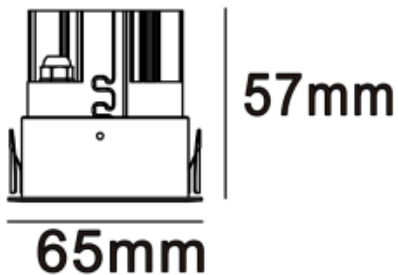

<https://uni-luce.com>
+39 339 505 5880
info@uni-luce.com

Via Monselice, 26, 20832 Desio
MB, Italy

MARVEL 9 S

Available colors:

- 20242-WW9-LE
- 20242-WB9-LE
- 20242-WG9-LE
- 20242-BG9-LE
- 20242-WS9-LE

Beam angle: 10° 15° 24° 36° 50°
LED Color: 2700K 3000K 4000K 6000K
Lamp Power: 9W
CRI: 90
Lamp Lumen: 720lm
Material: aluminium
Location: Interior
Installation: Ceiling recessed
Product dimension: diam65xH57
Input: 220-240V 50/60HZ
IP: 65
Class: III
DIM Option: DALI 1-10V DTW TD

<https://uni-luce.com>

+39 339 505 5880

info@uni-luce.com

Via Monselice, 26, 20832 Desio

MB, Italy

MARVEL is the iconic example of minimalism and functionality. The perfect light effect creates a uniform illumination. . The collection comes in different lighting designs..IP65 maks is possible to use the lamp for wet zones where additional water resistance is required. The collection comes into two powers 9W and 18W, both options have trim and trimless version for choice.