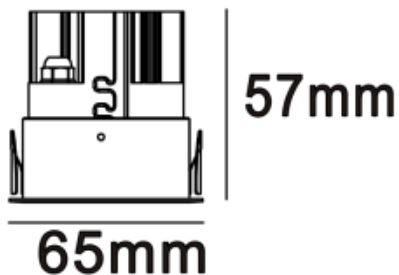

Available colors:

○ 20247-W9-LE

● 20247-B9-LE

● 20247-G9-LE

Beam angle: 10° 15° 24° 36° 50°

LED Color: 2700K 3000K 4000K 6000K

Lamp Power: 9W

CRI: 90

Lamp Lumen: 720lm

Material: aluminium

Location: Interior

Installation: Ceiling recessed

Product dimension: diam80xH57

Input: 220-240V 50/60HZ

IP: 65

Class: III

DIM Option: DALI 1-10V DTW TD