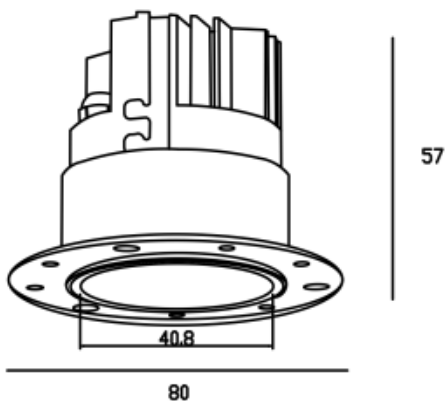

LED Color: 2700K 3000K 4000K 6000K

Lamp Power: 9W

CRI: 90

Lamp Lumen: 720lm

Material: aluminium

Location: Interior

Installation: Ceiling recessed

Product dimension: diam80xH57

Input: 220-240V 50/60HZ

IP: 65

Class: III

DIM Option: DALI 1-10V DTW TD

<https://uni-luce.com>

+39 339 505 5880

info@uni-luce.com

Via Monselice, 26, 20832 Desio