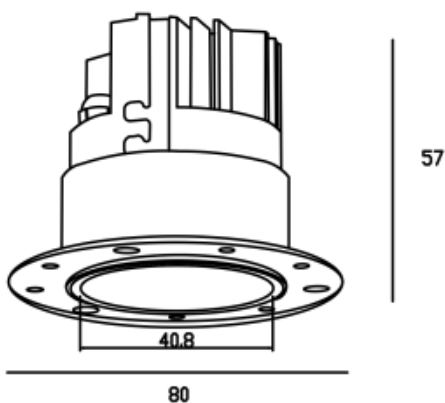

LED Color: 2700K 3000K 4000K 6000K

Lamp Power: 9W

CRI: 90

Lamp Lumen: 720lm

Material: aluminium

Location: Interior

Installation: Ceiling recessed

Product dimension: diam80xH57

Input: 220-240V 50/60HZ

IP: 65

Class: III

DIM Option: DALI 1-10V DTW TD

<https://uni-luce.com>

+39 339 505 5880

info@uni-luce.com

Via Monselice, 26, 20832 Desio