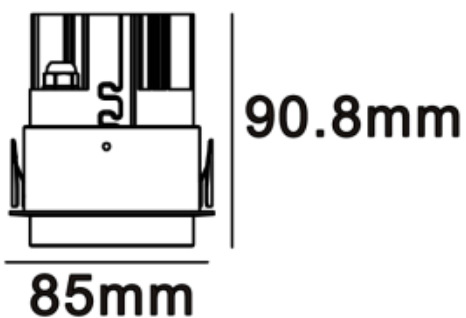

Available colors:

○ 20251-W18-LE

● 20251-B18-LE

● 20251-G18-LE

Beam angle: 10° 15° 24° 36° 50°

LED Color: 2700K 3000K 4000K 6000K

Lamp Power: 9W

CRI: 90

Lamp Lumen: 720lm

Material: aluminium

Location: Interior

Installation: Ceiling recessed

Product dimension: diam85xH90.8

Input: 220-240V 50/60HZ

IP: 65

Class: III

DIM Option: DALI 1-10V DTW TD