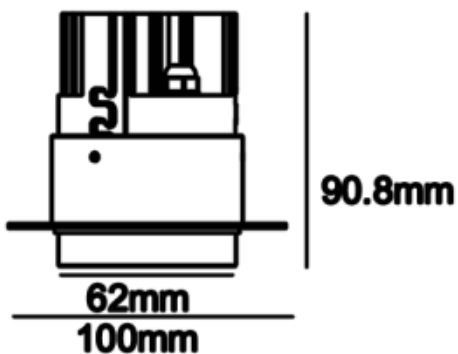

Available colors:

○ 20251-W18-LE-TR

● 20251-B18-LE-TR

● 20251-G18-LE-TR

Beam angle: 10° 15° 24° 36° 50°

LED Color: 2700K 3000K 4000K 6000K

Lamp Power: 9W

CRI: 90

Lamp Lumen: 720lm

Material: aluminium

Location: Interior

Installation: Ceiling recessed

Product dimension: diam100xH90.8

Input: 220-240V 50/60HZ

IP: 65

Class: III

DIM Option: DALI 1-10V DTW TD