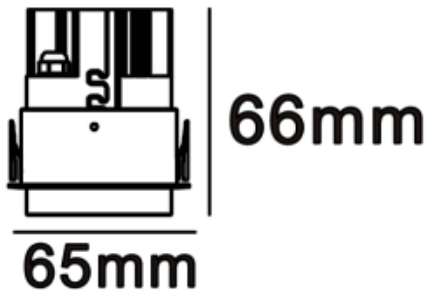

Available colors:

○ 20250-W9-LE

● 20250-B9-LE

● 20250-G9-LE

Beam angle: 10° 15° 24° 36° 50°

LED Color: 2700K 3000K 4000K 6000K

Lamp Power: 9W

CRI: 90

Lamp Lumen: 720lm

Material: aluminium

Location: Interior

Installation: Ceiling recessed

Product dimension: diam65xH66

Input: 220-240V 50/60HZ

IP: 65

Class: III

DIM Option: DALI 1-10V DTW TD