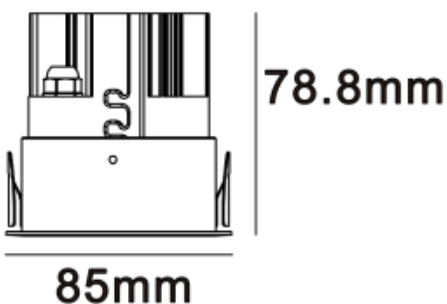

Beam angle: 10° 15° 24° 36° 50° 20° 40°
60°

LED Color: 2700K 3000K 4000K 6000K

Lamp Power: 9W

CRI: 90

Lamp Lumen: 720lm

Material: aluminium

Location: Interior

Installation: Ceiling recessed

Product dimension: diam65xH57

Input: 220-240V 50/60HZ

IP: 65

Class: III

DIM Option: DALI 1-10V DTW TD

<https://uni-luce.com>

+39 339 505 5880

info@uni-luce.com