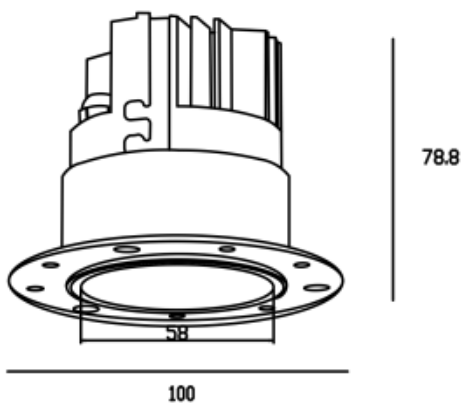

<https://uni-luce.com>
+39 339 505 5880
info@uni-luce.com

Via Monselice, 26, 20832 Desio
MB, Italy

MARVEL B 18 M TRIMLESS

Available colors:	○ 20246-W18-LE-TR
	● 20246-B18-LE-TR
	● 20246-G18-LE-TR
Beam angle:	10° 15° 24° 36° 50° 20° 40° 60°
LED Color:	2700K 3000K 4000K 6000K
Lamp Power:	18W
CRI:	90
Lamp Lumen:	1440lm
Material:	aluminium
Location:	Interior
Installation:	Ceiling recessed
Product dimension:	diam100xH78.8
Input:	220-240V 50/60HZ
IP:	65
Class:	III
DIM Option:	DALI 1-10V DTW TD

<https://uni-luce.com>

+39 339 505 5880

info@uni-luce.com

Via Monselice, 26, 20832 Desio

MB, Italy

MARVEL is the iconic example of minimalism and functionality. The perfect light effect creates a uniform illumination. . The collection comes in different lighting designs..IP65 maks is possible to use the lamp for wet zones where additional water resistance is required. The collection comes into two powers 9W and 18W, both options have trim and trimless version for choice.