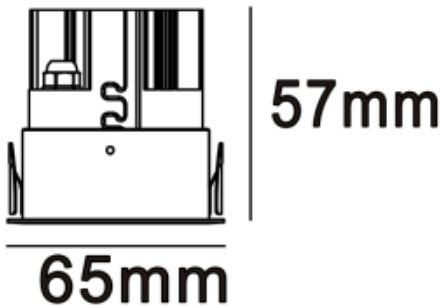

## MARVEL B 9 S

Available colors:

- 20244-WW9-LE
- 20244-WB9-LE
- 20244-WG9-LE
- 20244-BG9-LE
- 20244-WS9-LE

Beam angle: 10° 15° 24° 36° 50°  
LED Color: 2700K 3000K 4000K 6000K  
Lamp Power: 9W  
CRI: 90  
Lamp Lumen: 720lm  
Material: aluminium  
Location: Interior  
Installation: Ceiling recessed  
Product dimension: diam65xH57  
Input: 220-240V 50/60HZ  
IP: 65  
Class: III  
DIM Option: DALI 1-10V DTW TD