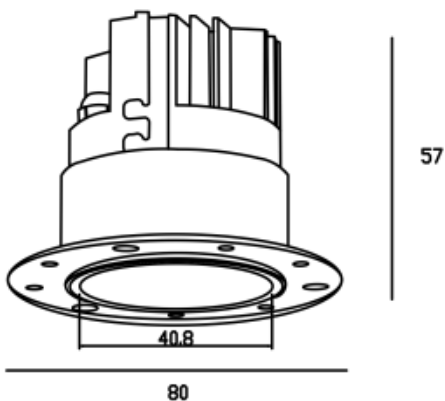

LED Color: 2700K 3000K 4000K 6000K

Lamp Power: 9W

CRI: 90

Lamp Lumen: 720lm

Material: aluminium

Location: Interior

Installation: Ceiling recessed

Product dimension: diam80xH57

Input: 220-240V 50/60HZ

IP: 65

Class: III

DIM Option: DALI 1-10V DTW TD

<https://uni-luce.com>

+39 339 505 5880

info@uni-luce.com

Via Monselice, 26, 20832 Desio