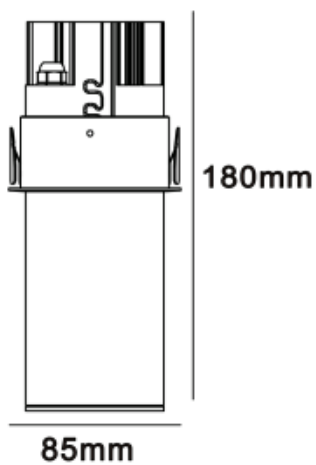

Available colors:

○ 20253-W18-LE

● 20253-B18-LE

● 20251-G18-LE

Beam angle: 10° 15° 24° 36° 50°

LED Color: 2700K 3000K 4000K 6000K

Lamp Power: 9W

CRI: 90

Lamp Lumen: 720lm

Material: aluminium

Location: Interior

Installation: Ceiling recessed

Product dimension: diam100xH180

Input: 220-240V 50/60HZ

IP: 65

Class: III

DIM Option: DALI 1-10V DTW TD