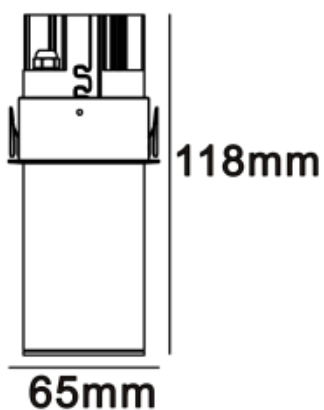

Available colors:

○ 20252-W18-LE

● 20252-B18-LE

● 20252-G18-LE

Beam angle: 10° 15° 24° 36° 50°

LED Color: 2700K 3000K 4000K 6000K

Lamp Power: 9W

CRI: 90

Lamp Lumen: 720lm

Material: aluminium

Location: Interior

Installation: Ceiling recessed

Product dimension: diam65xH118

Input: 220-240V 50/60HZ

IP: 65

Class: III

DIM Option: DALI 1-10V DTW TD