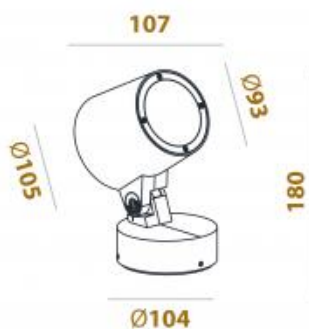

## MERCURY-4 8

- 1613-B8
- 1613-W8
- 1613-GR8
- 1613-DGR8
- 1613-B8

Available colors:

Beam angle: 6°  
LED Color: 3000K 4000K 6000K 5000K  
Lamp Power: 8W  
CRI: 90  
Lamp Lumen: 776lm  
Material: aluminium, glass, PC  
Location: Exterior  
Fixation: Garden spot  
Product dimension: D93 x H107mm  
Input: 200-240V 50\60 Hz  
IP: 65  
Class: III  
Structure: Rotation: 60°, Spot Adjust: 0~180°  
IK: 08