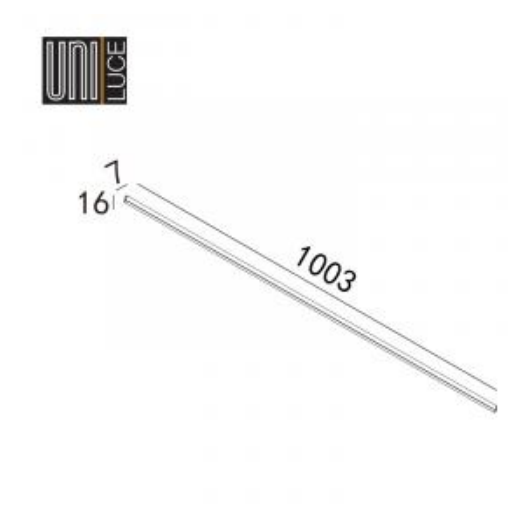

<https://uni-luce.com>

+39 339 505 5880

info@uni-luce.com

Via Monselice, 26, 20832 Desio

MB, Italy

MICRO LINE ON 1000

Available colors:

○ 499-W9VD

● 499-B9VD

Beam angle:

0°

LED Color:

3000K

Lamp Power:

9W

CRI:

80

Lamp Lumen:

900lm

Location:

Interior

Fixation:

Ceiling

Installation:

Surface

Product dimension:

1003x7x16mm

Input:

42V

IP:

20

Class:

III

16

1003