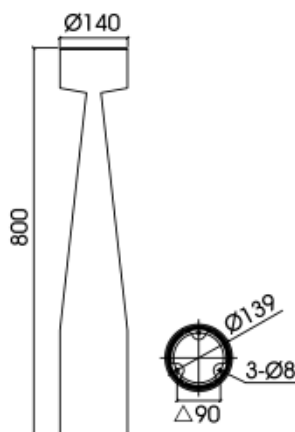

## MIRA 6 M 800

Available colors:

- 20171-B10-800
- 20171-BN10-800
- 20171-DGR10-800
- 20171-GR10-800

Beam angle: /°  
LED Color: 2700K 3000K 4000K 6000K  
Lamp Power: 2x5W  
CRI: 90  
Lamp Lumen: 761lm  
Material: aluminium  
Location: Exterior  
Fixation: Bollards  
Product dimension: Ø140xH800mm  
Input: 220-240V 50/60HZ  
IP: 65  
Class: I  
DIM Option: DALI TRIAC 1-10V  
IK: 08