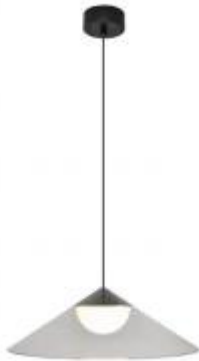

MIRACLE L

Available colors:

○ 632-TG12

● 632-SG12

Beam angle:

L°

LED Color:

3000K

Lamp Power:

11,5W

Lamp Lumen:

550lm

Material:

acrylic

Location:

Interior

Fixation:

Ceiling

Installation:

Suspended

Product dimension:

350x1638mm

Input:

220-240V 50\60Hz

IP:

20

Class:

I