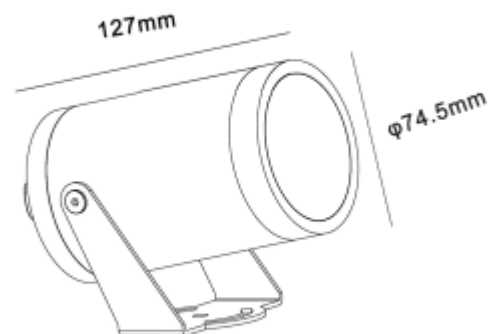

<https://uni-luce.com>
+39 339 505 5880
info@uni-luce.com

Via Monselice, 26, 20832 Desio
MB, Italy

MON 12 ML

Available colors:

- 20101-B12
- 20101-DGR12
- 20101-BN12

Beam angle: 15° 24° 36° 50°
LED Color: 2700K 3000K 4000K 6000K
Lamp Power: 12.5W
CRI: 90
Lamp Lumen: 1609lm
Material: aluminium, glass
Location: Exterior lamps
Fixation: Exterior
Installation: Floodlight
Product dimension: diam62.5x112.5mm
Input: 220-240V 50/60HZ
IP: 65
Class: III
DIM Option: DALI 1-10V
IK: 08

<https://uni-luce.com>

+39 339 505 5880

info@uni-luce.com

Via Monselice, 26, 20832 Desio

MB, Italy

MON is ideal for lighting walkways, for accentuating trees or sculptures, or for highlighting a façade or garden feature. It combines a compact cylindrical design with great agility, making MON a highly flexible solution with only a subtle presence. MON comes on a pin as standard and can be installed on the base or pole with 250, 500 or 750mm. Honeycomb or optical shade are available for choice to add more unique light effect to the lamp. MON comes in 6 different sizes for choice.