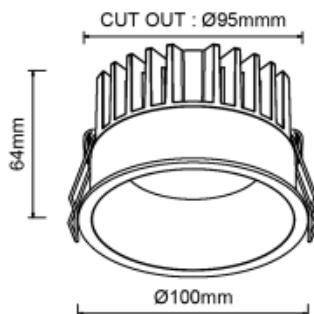

<https://uni-luce.com>
+39 339 505 5880
info@uni-luce.com

Via Monselice, 26, 20832 Desio
MB, Italy

MONITOR 15 S 100 COB

Available colors:	<input type="radio"/> 23220-W15-100 <input checked="" type="radio"/> 23220-B15-100
Beam angle:	50°
LED Color:	2700K 3000K 4000K 6000K
Lamp Power:	15W
CRI:	90
Lamp Lumen:	1800lm
Material:	aluminium
Location:	Interior
Fixation:	Ceiling
Installation:	Recessed
Product dimension:	diam95mm
Cut hole size:	diam100x64mm
Input:	220-240V 50/60HZ
IP:	65
Class:	III
DIM Option:	DALI 1-10V DTW TD

<https://uni-luce.com>

+39 339 505 5880

info@uni-luce.com

Via Monselice, 26, 20832 Desio

MB, Italy

MONITOR collection is all about functionality. The perfect light effect creates a uniform illumination. The collection comes in 4 sizes with 15W, 20W and 30W and 40W with clear and frosted glass for option. IP65 makes it possible to use the lamp for wet zones where additional water resistance is required.