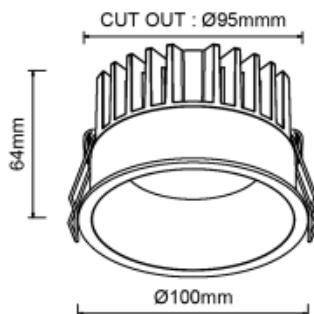

<https://uni-luce.com>
+39 339 505 5880
info@uni-luce.com

Via Monselice, 26, 20832 Desio
MB, Italy

MONITOR 15 S 100 SMD

Available colors:	<input type="radio"/> 23224-W15-100 <input checked="" type="radio"/> 23224-B15-100
Beam angle:	55°
LED Color:	2700K 3000K 4000K 6000K
Lamp Power:	15W
CRI:	90
Lamp Lumen:	1800lm
Material:	aluminium
Location:	Interior
Fixation:	Ceiling
Installation:	Recessed
Product dimension:	diam65mm
Cut hole size:	diam100x64mm
Input:	220-240V 50/60HZ
IP:	65
Class:	III
DIM Option:	DALI 1-10V DTW TD

<https://uni-luce.com>

+39 339 505 5880

info@uni-luce.com

Via Monselice, 26, 20832 Desio

MB, Italy

MONITOR collection is all about functionality. The perfect light effect creates a uniform illumination. The collection comes in 4 sizes with 15W, 20W and 30W and 40W with clear and frosted glass for option. IP65 makes it possible to use the lamp for wet zones where additional water resistance is required.