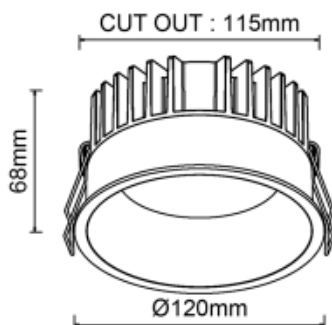

## MONITOR 20 M 120 COB

Available colors:	○ 23221-W20-120 ● 23221-B20-120
Beam angle:	60°
LED Color:	2700K 3000K 4000K 6000K
Lamp Power:	20W
CRI:	90
Lamp Lumen:	2400lm
Material:	aluminium
Location:	Interior
Fixation:	Ceiling
Installation:	Recessed
Product dimension:	diam115mm
Cut hole size:	diam120x68mm
Input:	220-240V 50/60HZ
IP:	65
Class:	III
DIM Option:	DALI 1-10V DTW TD

<https://uni-luce.com>

+39 339 505 5880

[info@uni-luce.com](mailto:info@uni-luce.com)

Via Monselice, 26, 20832 Desio

MB, Italy

MONITOR collection is all about functionality. The perfect light effect creates a uniform illumination. The collection comes in 4 sizes with 15W, 20W and 30W and 40W with clear and frosted glass for option. IP65 makes it possible to use the lamp for wet zones where additional water resistance is required.