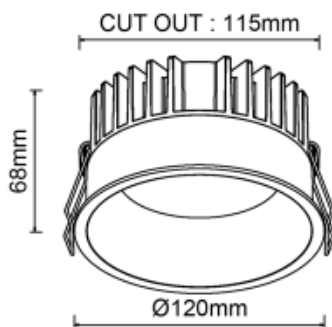

<https://uni-luce.com>
+39 339 505 5880
info@uni-luce.com

Via Monselice, 26, 20832 Desio
MB, Italy

MONITOR 20 M 120 SMD

| | |
|--------------------|---|
| Available colors: | <input type="radio"/> 23225-W20-120 <input checked="" type="radio"/> 23225-B20-120 |
| Beam angle: | 55° |
| LED Color: | 2700K 3000K 4000K 6000K |
| Lamp Power: | 20W |
| CRI: | 90 |
| Lamp Lumen: | 2400lm |
| Material: | aluminium |
| Location: | Interior |
| Fixation: | Ceiling |
| Installation: | Recessed |
| Product dimension: | diam115mm |
| Cut hole size: | diam120x68mm |
| Input: | 220-240V 50/60HZ |
| IP: | 65 |
| Class: | III |
| DIM Option: | DALI 1-10V DTW TD |

<https://uni-luce.com>

+39 339 505 5880

info@uni-luce.com

Via Monselice, 26, 20832 Desio

MB, Italy

MONITOR collection is all about functionality. The perfect light effect creates a uniform illumination. The collection comes in 4 sizes with 15W, 20W and 30W and 40W with clear and frosted glass for option. IP65 makes it possible to use the lamp for wet zones where additional water resistance is required.